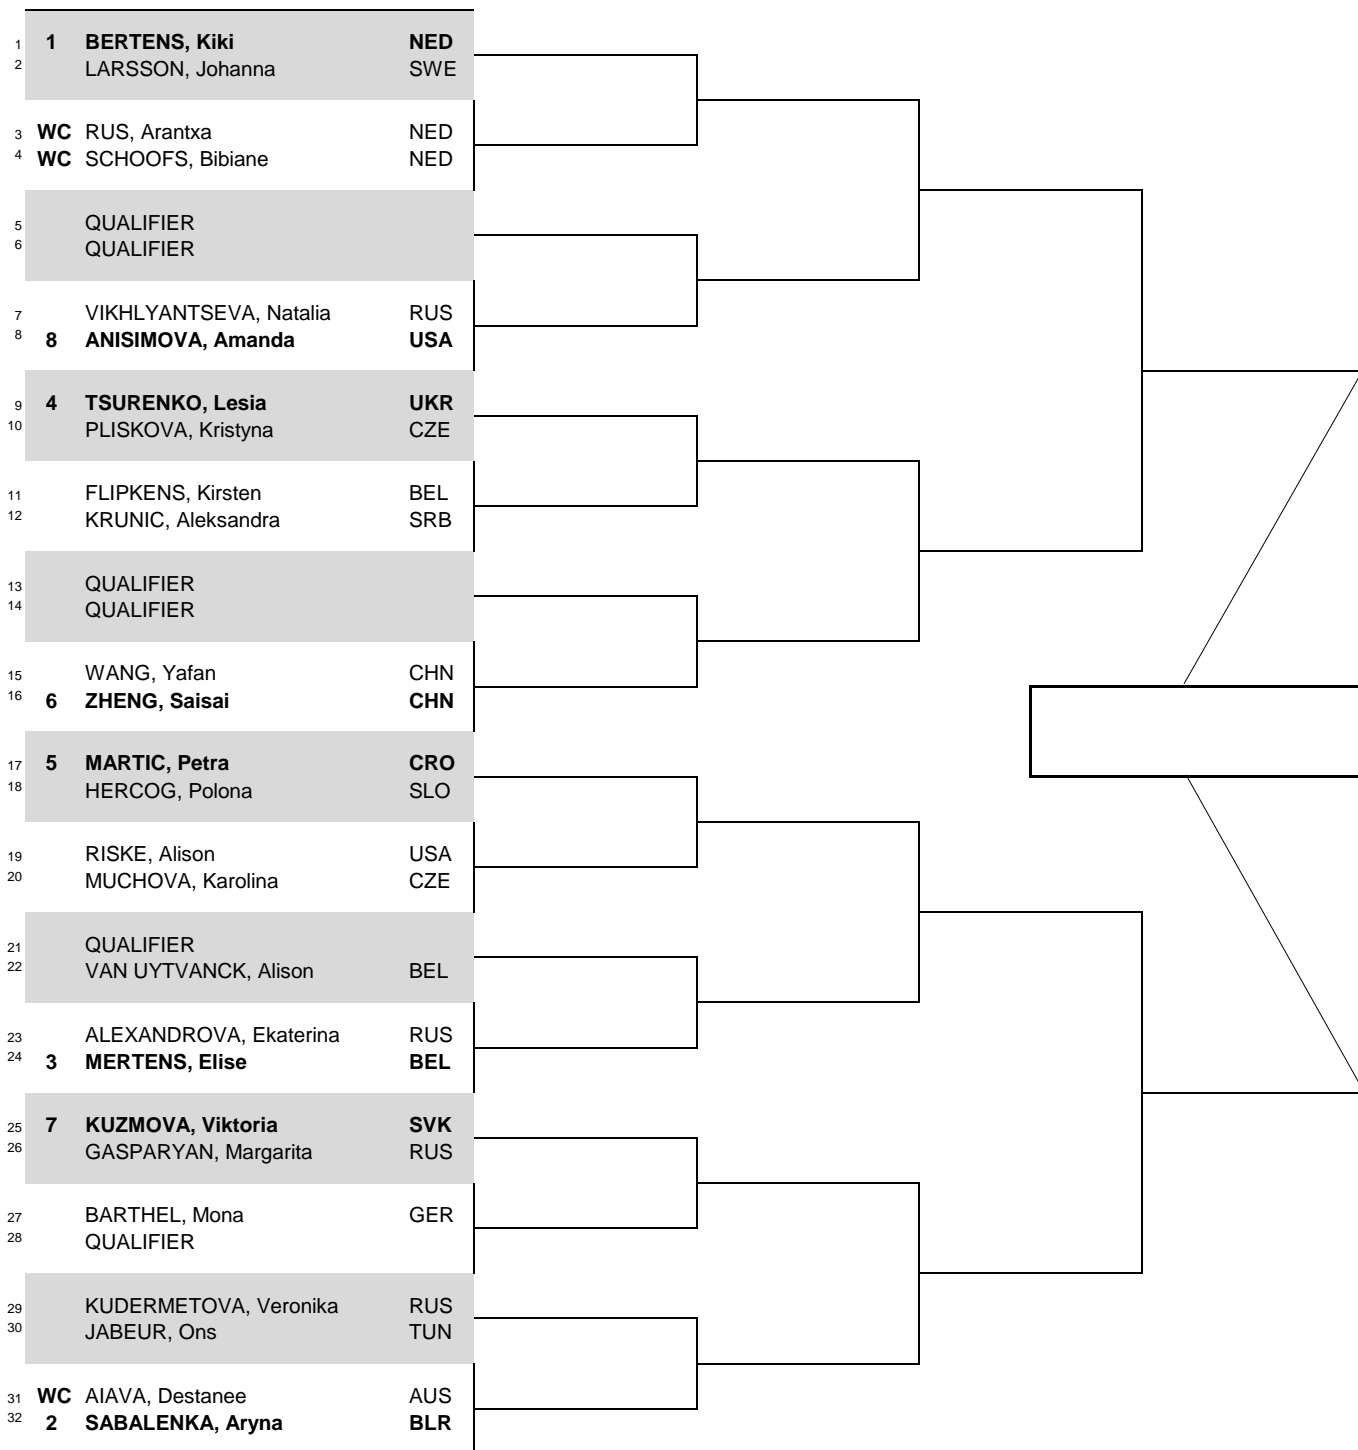

Libema Open

CITY, COUNTRY
s-Hertogenbosch, Netherlands

TOURNAMENT DATES
8-16 June 2019

SURFACE
Grass

TOTAL FINANCIAL COMMITMENT
€ 250,000

STATUS	NAT	MAIN DRAW SINGLES
--------	-----	-------------------

WTA TOUR, Inc. © Copyright 2016

SEEDED PLAYERS	RANK	PRIZE MONEY	POINTS	ALTERNATES / LUCKY LOSERS	RETIREMENTS/WALKOVERS	
1 BERTENS, Kiki	4	WINNER € 34,677	280			
2 SABALENKA, Aryna	11	FINALIST € 17,258	180			
3 MERTENS, Elise	20	SEMI-FINALIST € 9,274	110			
4 TSURENKO, Lesia	27	QUARTER-FINALIST € 4,980	60	WITHDRAWALS		
5 MARTIC, Petra	31	SECOND ROUND € 2,742	30			
6 ZHENG, Saisai	45	FIRST ROUND € 1,694	1			
7 KUZMOVA, Viktoria	46	FOLLOW LIVE SCORING AT				
8 ANISIMOVA, Amanda	51	www.WTATENNIS.com				
LAST DIRECT ACCEPTANCE		Natalia Vikhlyantseva - 113		WTA SUPERVISOR(S)	Kerrilyn Cramer	