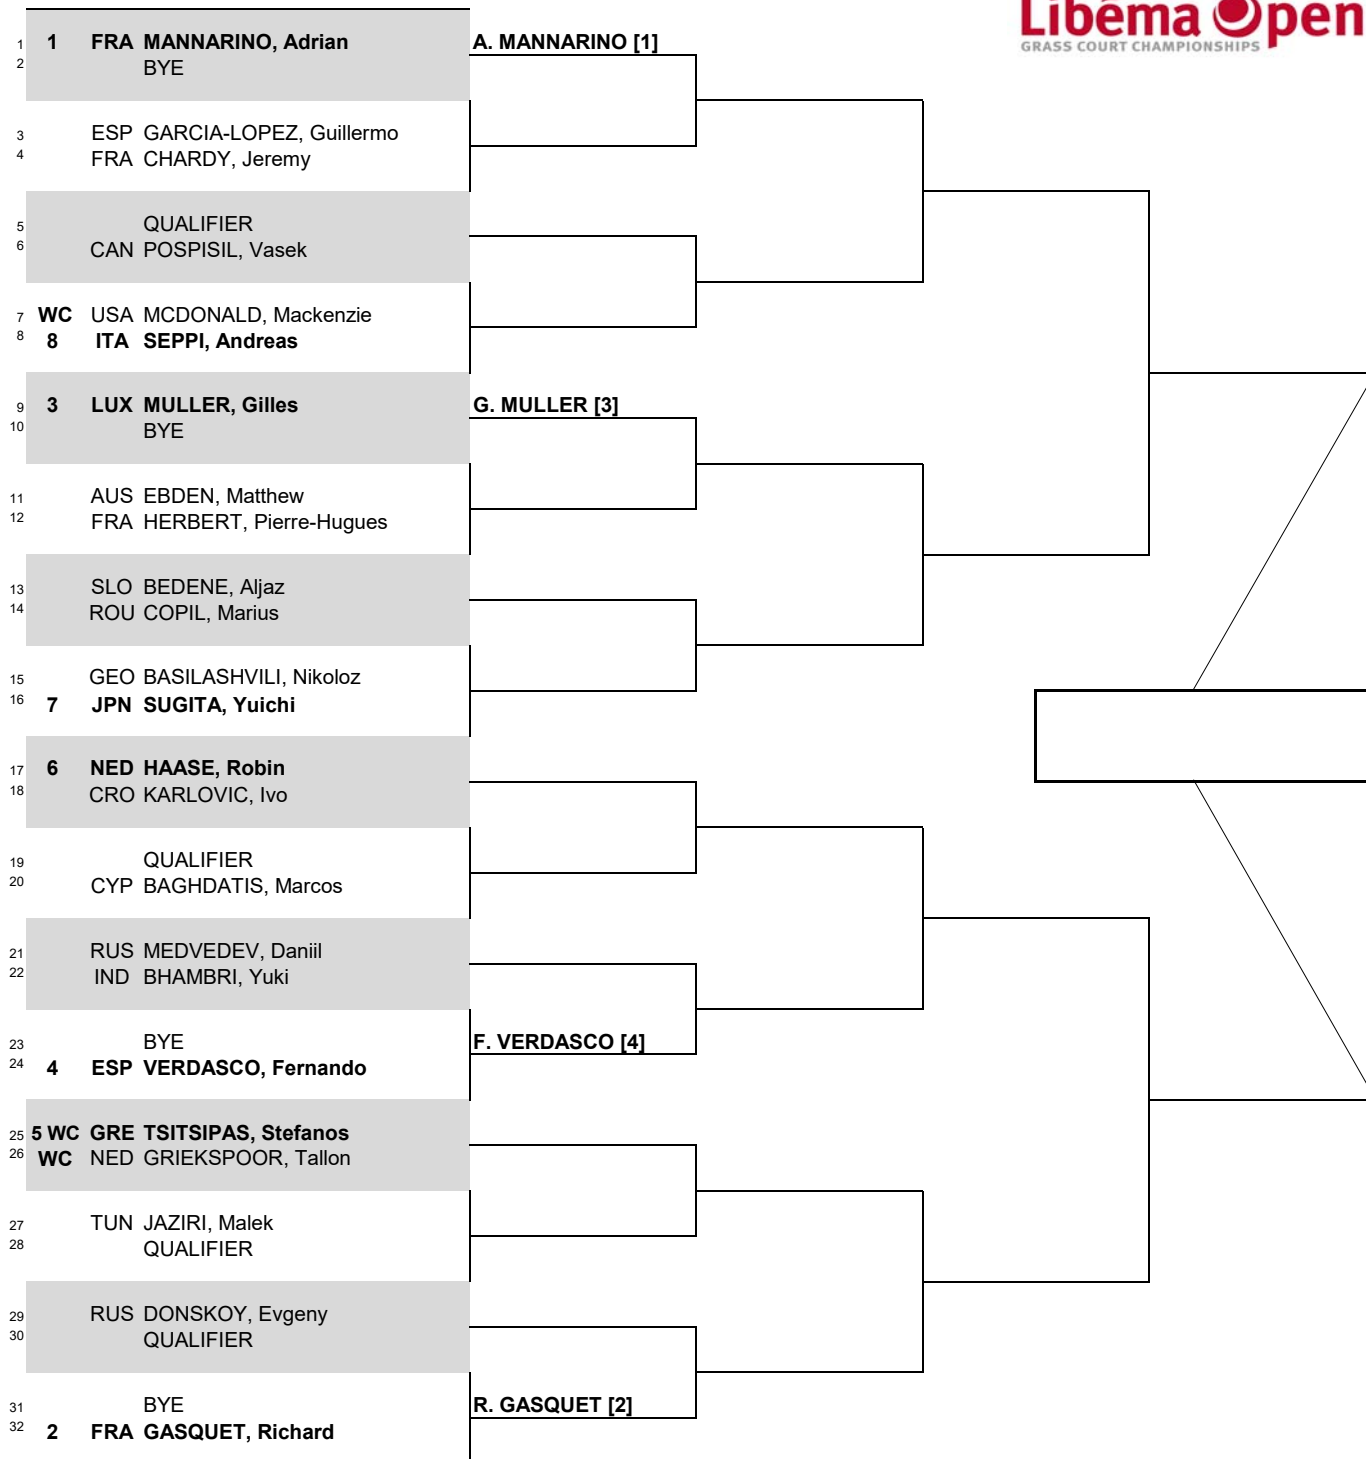

# Libema Open

CITY, COUNTRY  
s-Hertogenbosch, Netherlands

TOURNAMENT DATES  
9-17 June 2018

SURFACE  
Grass

TOTAL FINANCIAL COMMITMENT  
€ 686,080

STATUS NAT **MAIN DRAW SINGLES**

ATP, Inc. © Copyright 2014

SEEDED PLAYERS		RANK	PRIZE MONEY	POINTS	ALTERNATES / LUCKY LOSERS	WITHDRAWALS	
1	MANNARINO, Adrian	26	WINNER	€ 109,310	250		
2	GASQUET, Richard	32	FINALIST	€ 57,570	150		
3	MULLER, Gilles	34	SEMI-FINALIST	€ 31,185	90		
4	VERDASCO, Fernando	35	QUARTER-FINALIST	€ 17,770	45		
5	TSITSIPAS, Stefanos	39	SECOND ROUND	€ 10,470	20	RETIREMENTS/WALKOVERS	
6	HAASE, Robin	44	FIRST ROUND	€ 6,200	0		
7	SUGITA, Yuichi	48	FOLLOW LIVE SCORING AT www.ATPWorldTour.com				
8	SEPPi, Andreas	50					
LAST DIRECT ACCEPTANCE			Evgeny Donskoy - 88		ATP SUPERVISOR(S) Carlos Sanches		